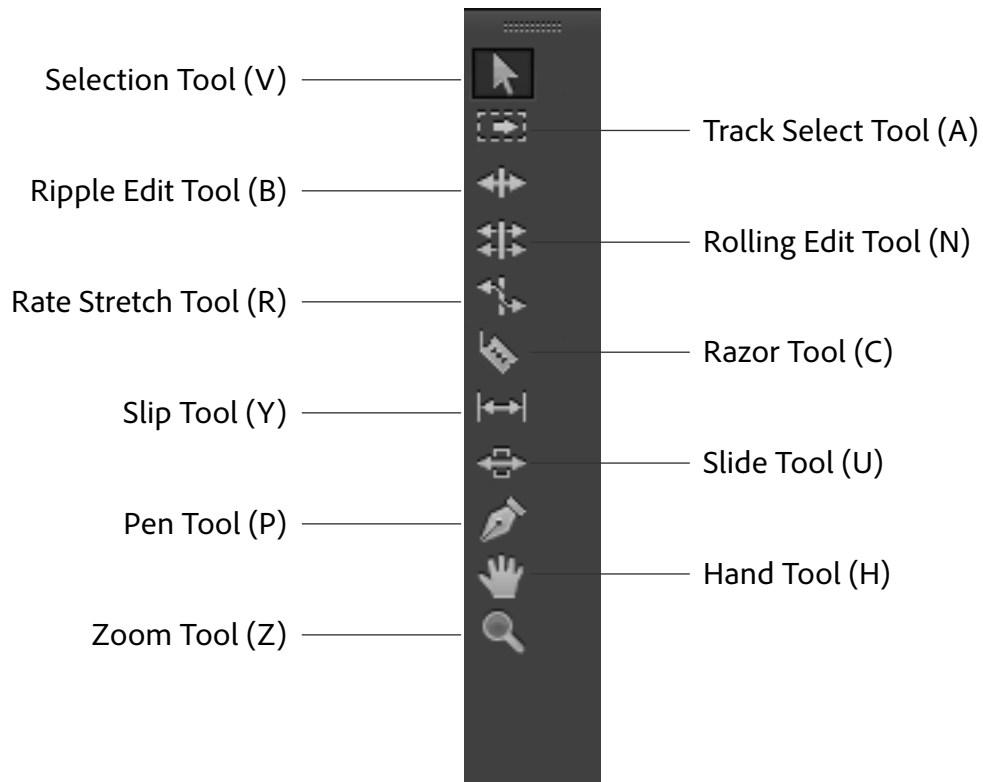

Adobe® Premiere® Pro CC

Cheat Sheet

Premiere Pro CC Tools Panel Overview

Adobe® Premiere® Pro CC

Cheat Sheet

Common Premiere Pro CC Keyboard Shortcuts

FUNCTION	MAC OS	WINDOWS
Export Media	Command + M	Ctrl + M
Import Assets	Command + I	Ctrl + I
Apply Default Video Transition	Command + D	Ctrl + D
Apply Default Audio Transition	Shift + Command + D	Shift + Ctrl + D
Apply Both Video and Audio Default Transitions	Shift + D	Shift + D
Render Effects in Work Area	Return / Enter	Return / Enter
Lift	;	;
Extract	'	'
Zoom In on Timeline	=	=
Zoom Out on Timeline	-	-
Mark In Point	I	I
Mark Out Point	O	O
Go to In Point	Shift + I	Shift + I
Go to Out Point	Shift + O	Shift + O

Adobe® Premiere® Pro CC

Cheat Sheet

Common Premiere Pro CC Keyboard Shortcuts

FUNCTION	MAC OS	WINDOWS
Go to Next Marker	Shift + M	Shift + M
Go to Previous Marker	Command + Shift + M	Command + Shift + M
Go to Next Edit Point	Down	Down
Go to Previous Edit Point	Up	Up
Go to Beginning of Sequence	Home	Home
Go to End of Sequence	End	End
Toggle Play/Stop	Space	Space
Play In to Out	Option + K	Ctrl + Shift + Space
Shuttle Left	J	J
Shuttle Stop	K	K
Shuttle Right	L	L
Step Forward One Frame	Right	Right
Step Back One Frame	Left	Left